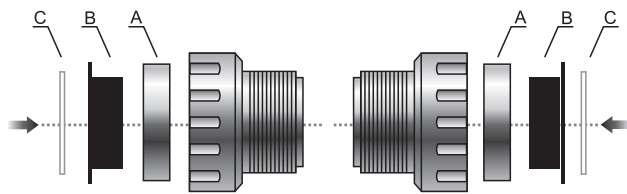

►► SRC-BB-S003/S005 Installation