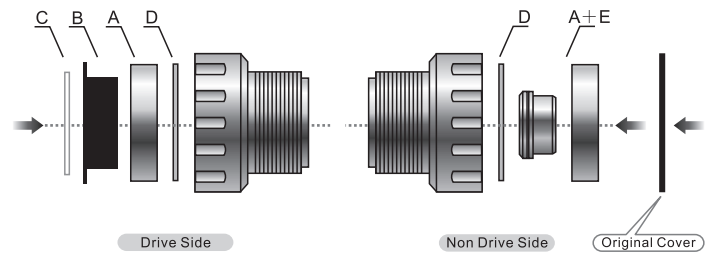

►► SRC-BB-S004/S006 Installation

南宜國際材料有限公司

TEL:886-3-6582869 FAX:886-3-6582872

E-mail:service@cemabearing.com

Http://www.cemabearing.com